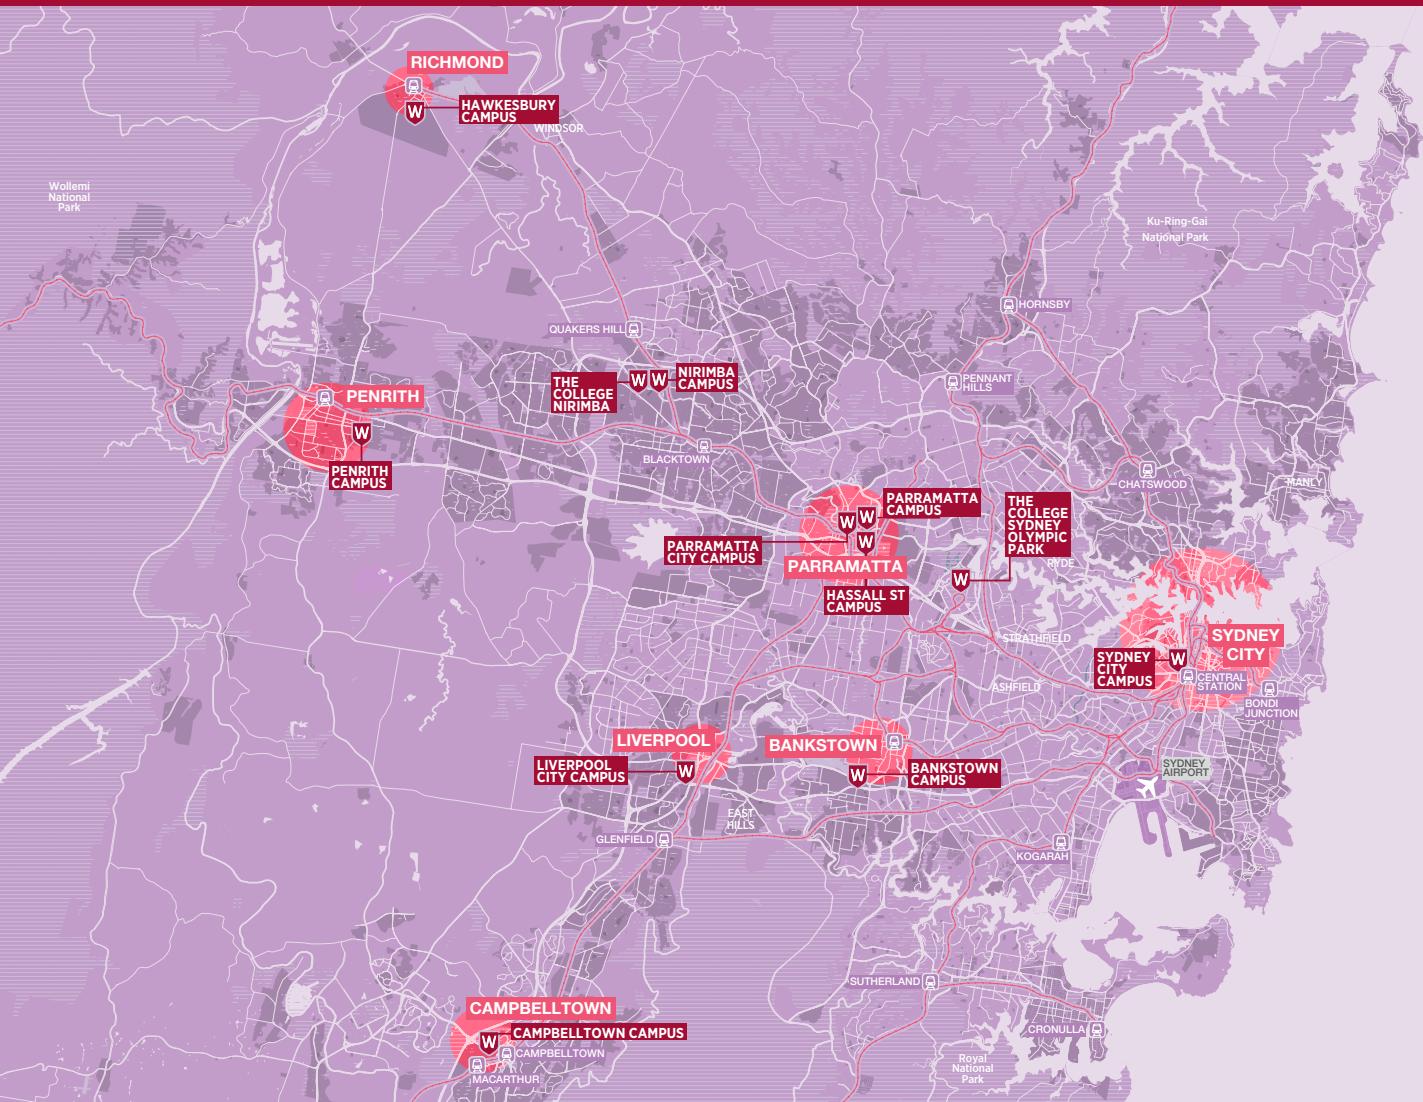

Western Sydney International
westernsydney.edu.au/international
+61 2 9852 5499
internationalstudy@westernsydney.edu.au

Scan the QR code below using your smart phone or device to provide us with your details and receive Western updates and news.

TOP 2%

OF UNIVERSITIES WORLDWIDE*

A PERFECT SCORE

FOR TEACHING, EMPLOYABILITY, INTERNATIONALISATION,
FACILITIES, INNOVATION AND INCLUSIVENESS*

* QS Top Universities: QS Stars Ratings 2021

YOUNG UNIVERSITIES IN THE WORLD*

* Times Higher Education (THE)
Young University Rankings 2021

The University also reserves the right to update, amend or replace online versions of this publication without notice. International students should read the information in this publication in conjunction with information available at westernsydney.edu.au/international
CRICOS Provider Number 00917K