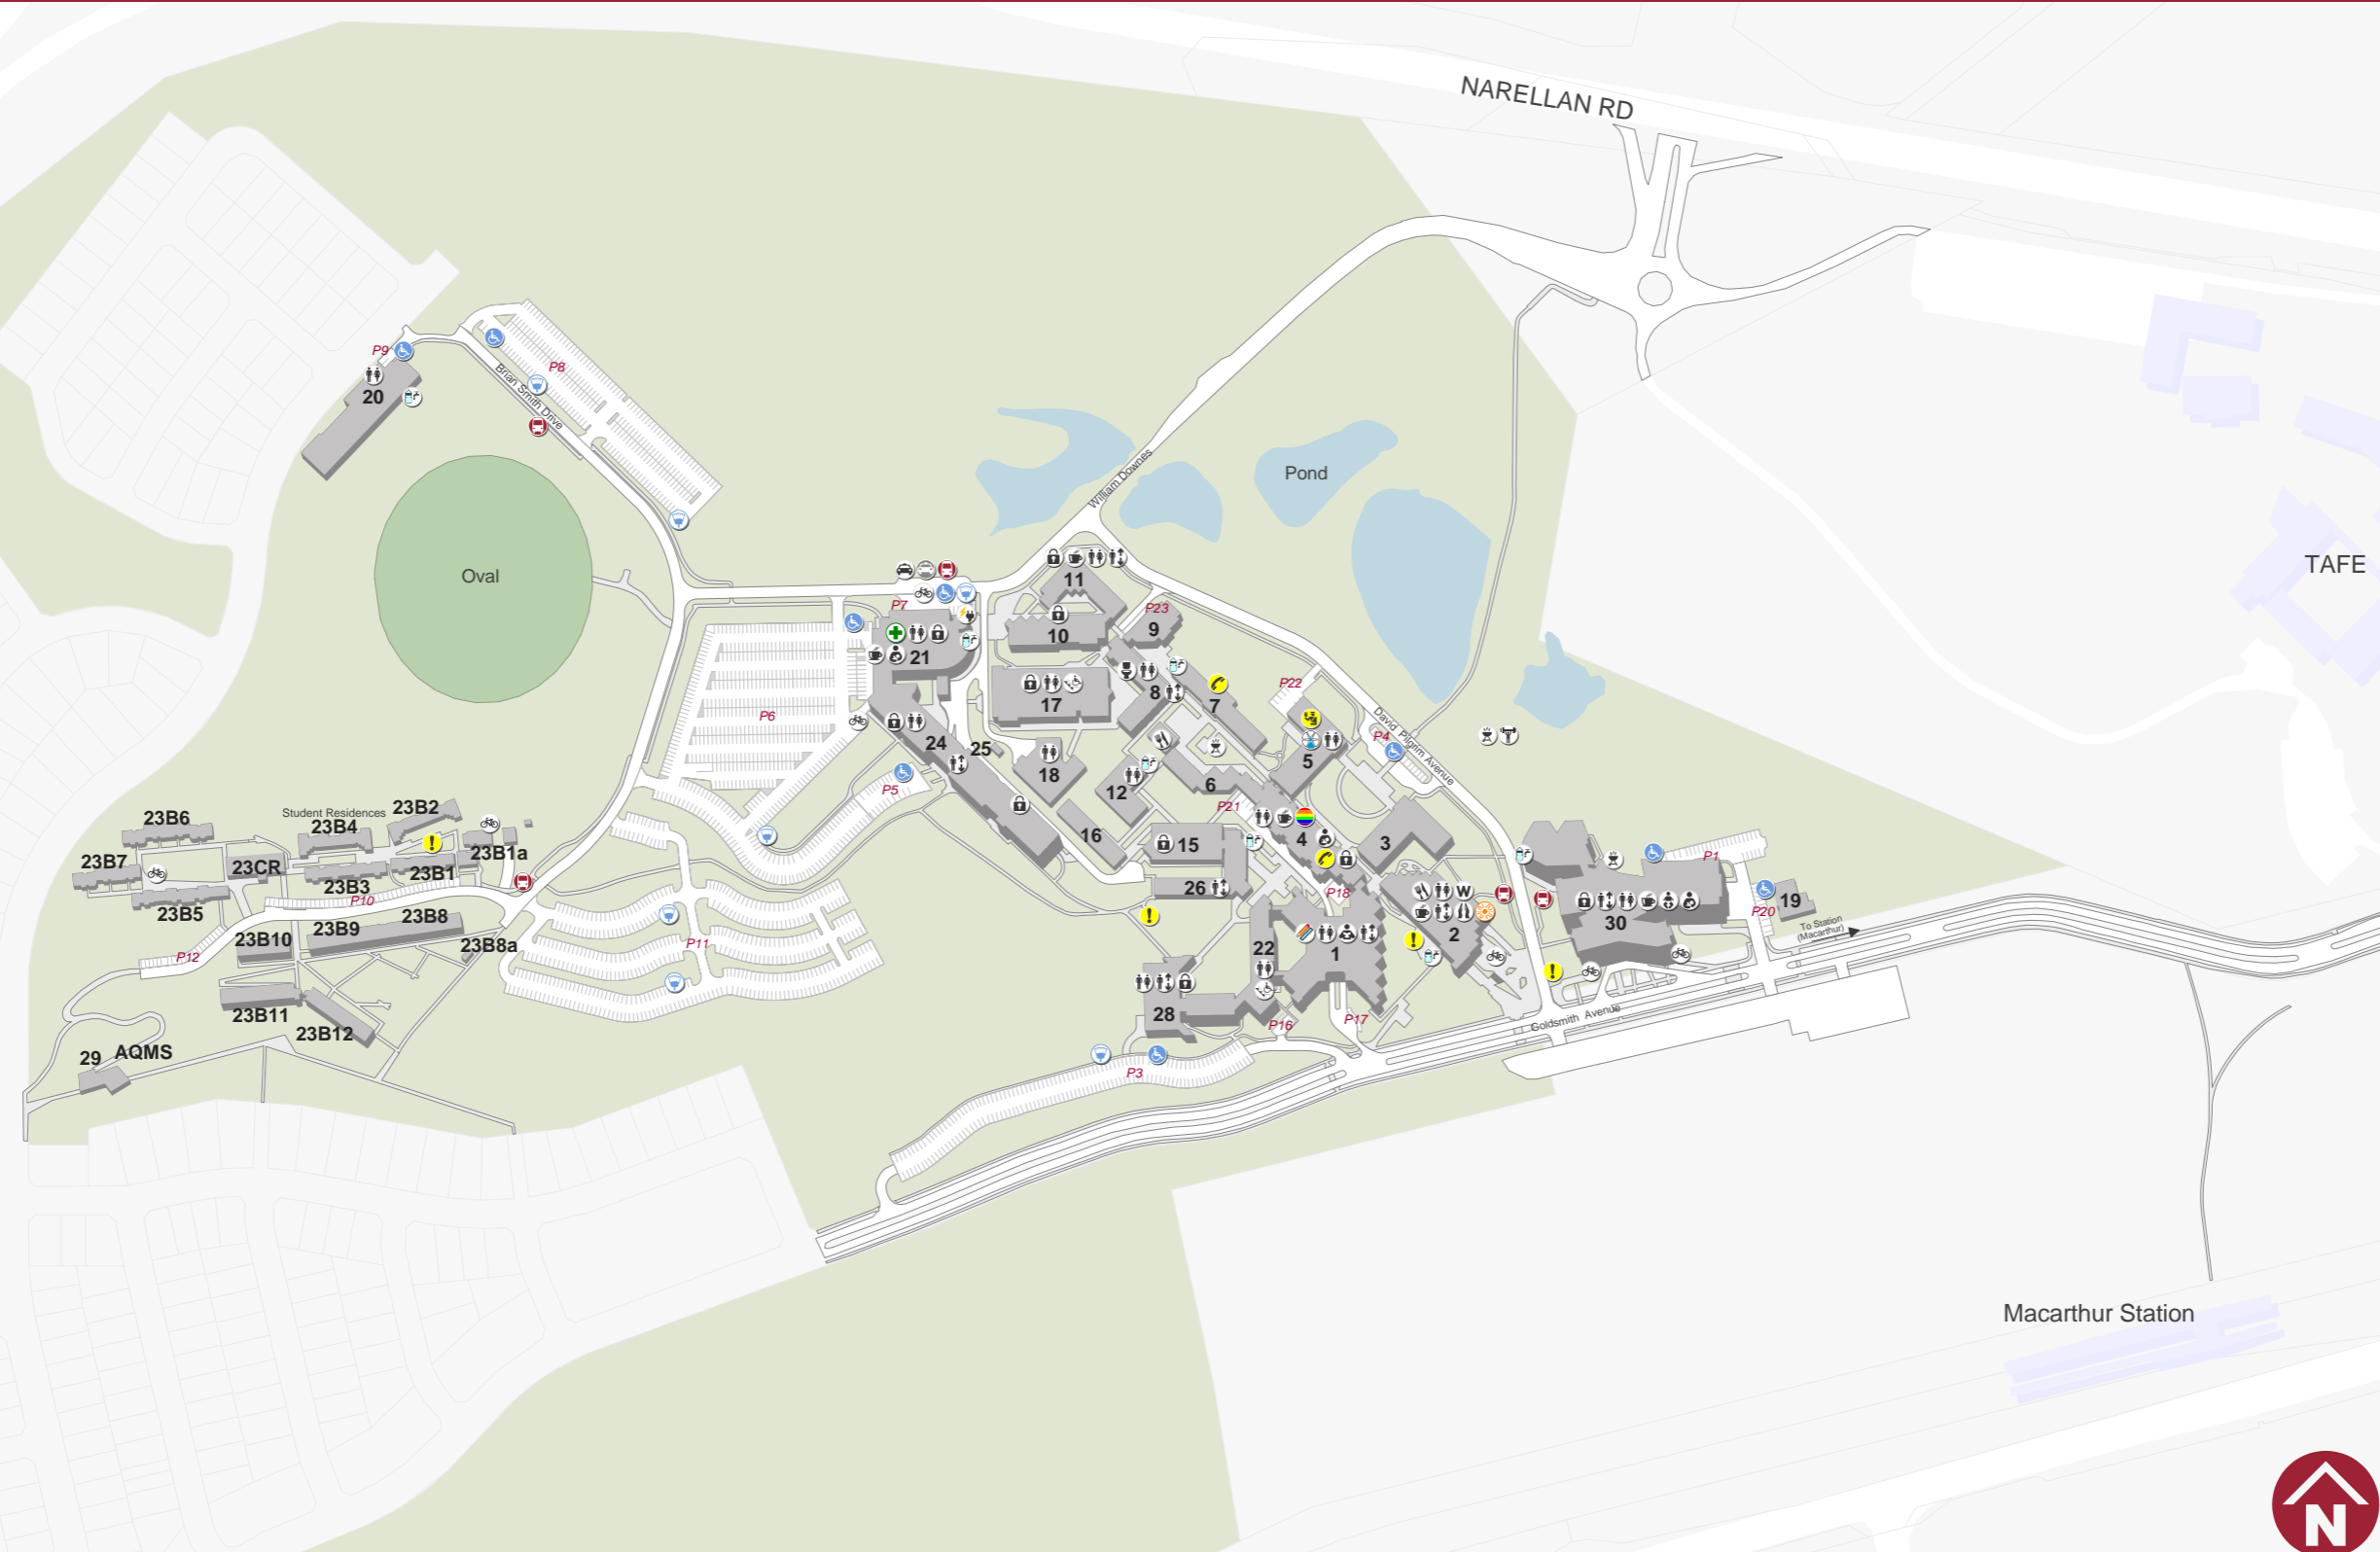

Campbelltown campus

WESTERN SYDNEY UNIVERSITY

- Accessible Lift
- Accessible Parking
- Baby Change Room
- Bike Rack
- Campus Safety & Security Office
- Emergency Contact Point
- Emergency Phone
- EV Charging Station
- Filtered Water Refill Station
- First Aid
For first aid & emergencies contact Campus Safety & Security
- Food Outlets
- Gender Neutral Bathroom
- Kitchenette
- Learning Commons
- Library
- Lift
- Lockers
- Multi Faith Centre
- NRMA Meeting Point
- Outdoor BBQ
- Outdoor Gym
- Parent Room
- Parking Ticket Machine
- Public Toilets (including Accessible)
Enhanced Access Toilet located in building 1
- Queer Room
- Shuttle Bus Stop
- Stationery Vending Machine
- Student Central
- Taxi Pickup Point
- Women Room