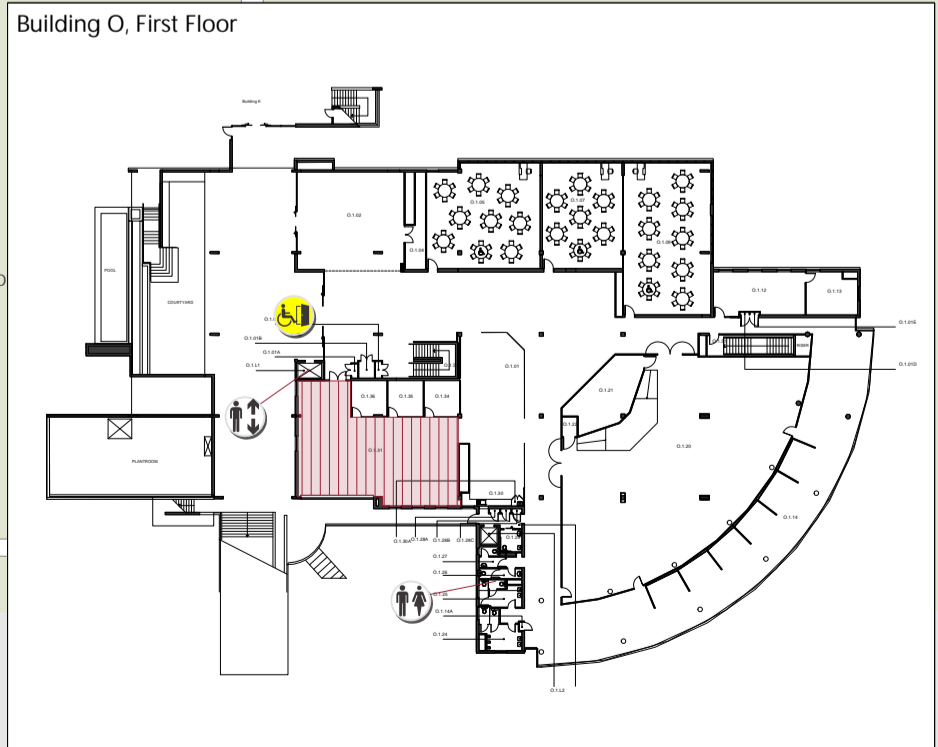

Student Study Hub - Penrith, Kingswood campus

← To Penrith

WESTERN SYDNEY UNIVERSITY

- BUILDINGS HOSTING STUDY HUBS HIGHLIGHTED RED
- Rooms P.G.30
- Accessible Entrance
- Accessible Parking
- Bike Rack
- Campus Safety and Security
- Emergency Contact Point
- Lift
- Parking Ticket Machine
- Public Bathrooms including accessible
- Public Bus Stop
- Shuttle Bus Stop