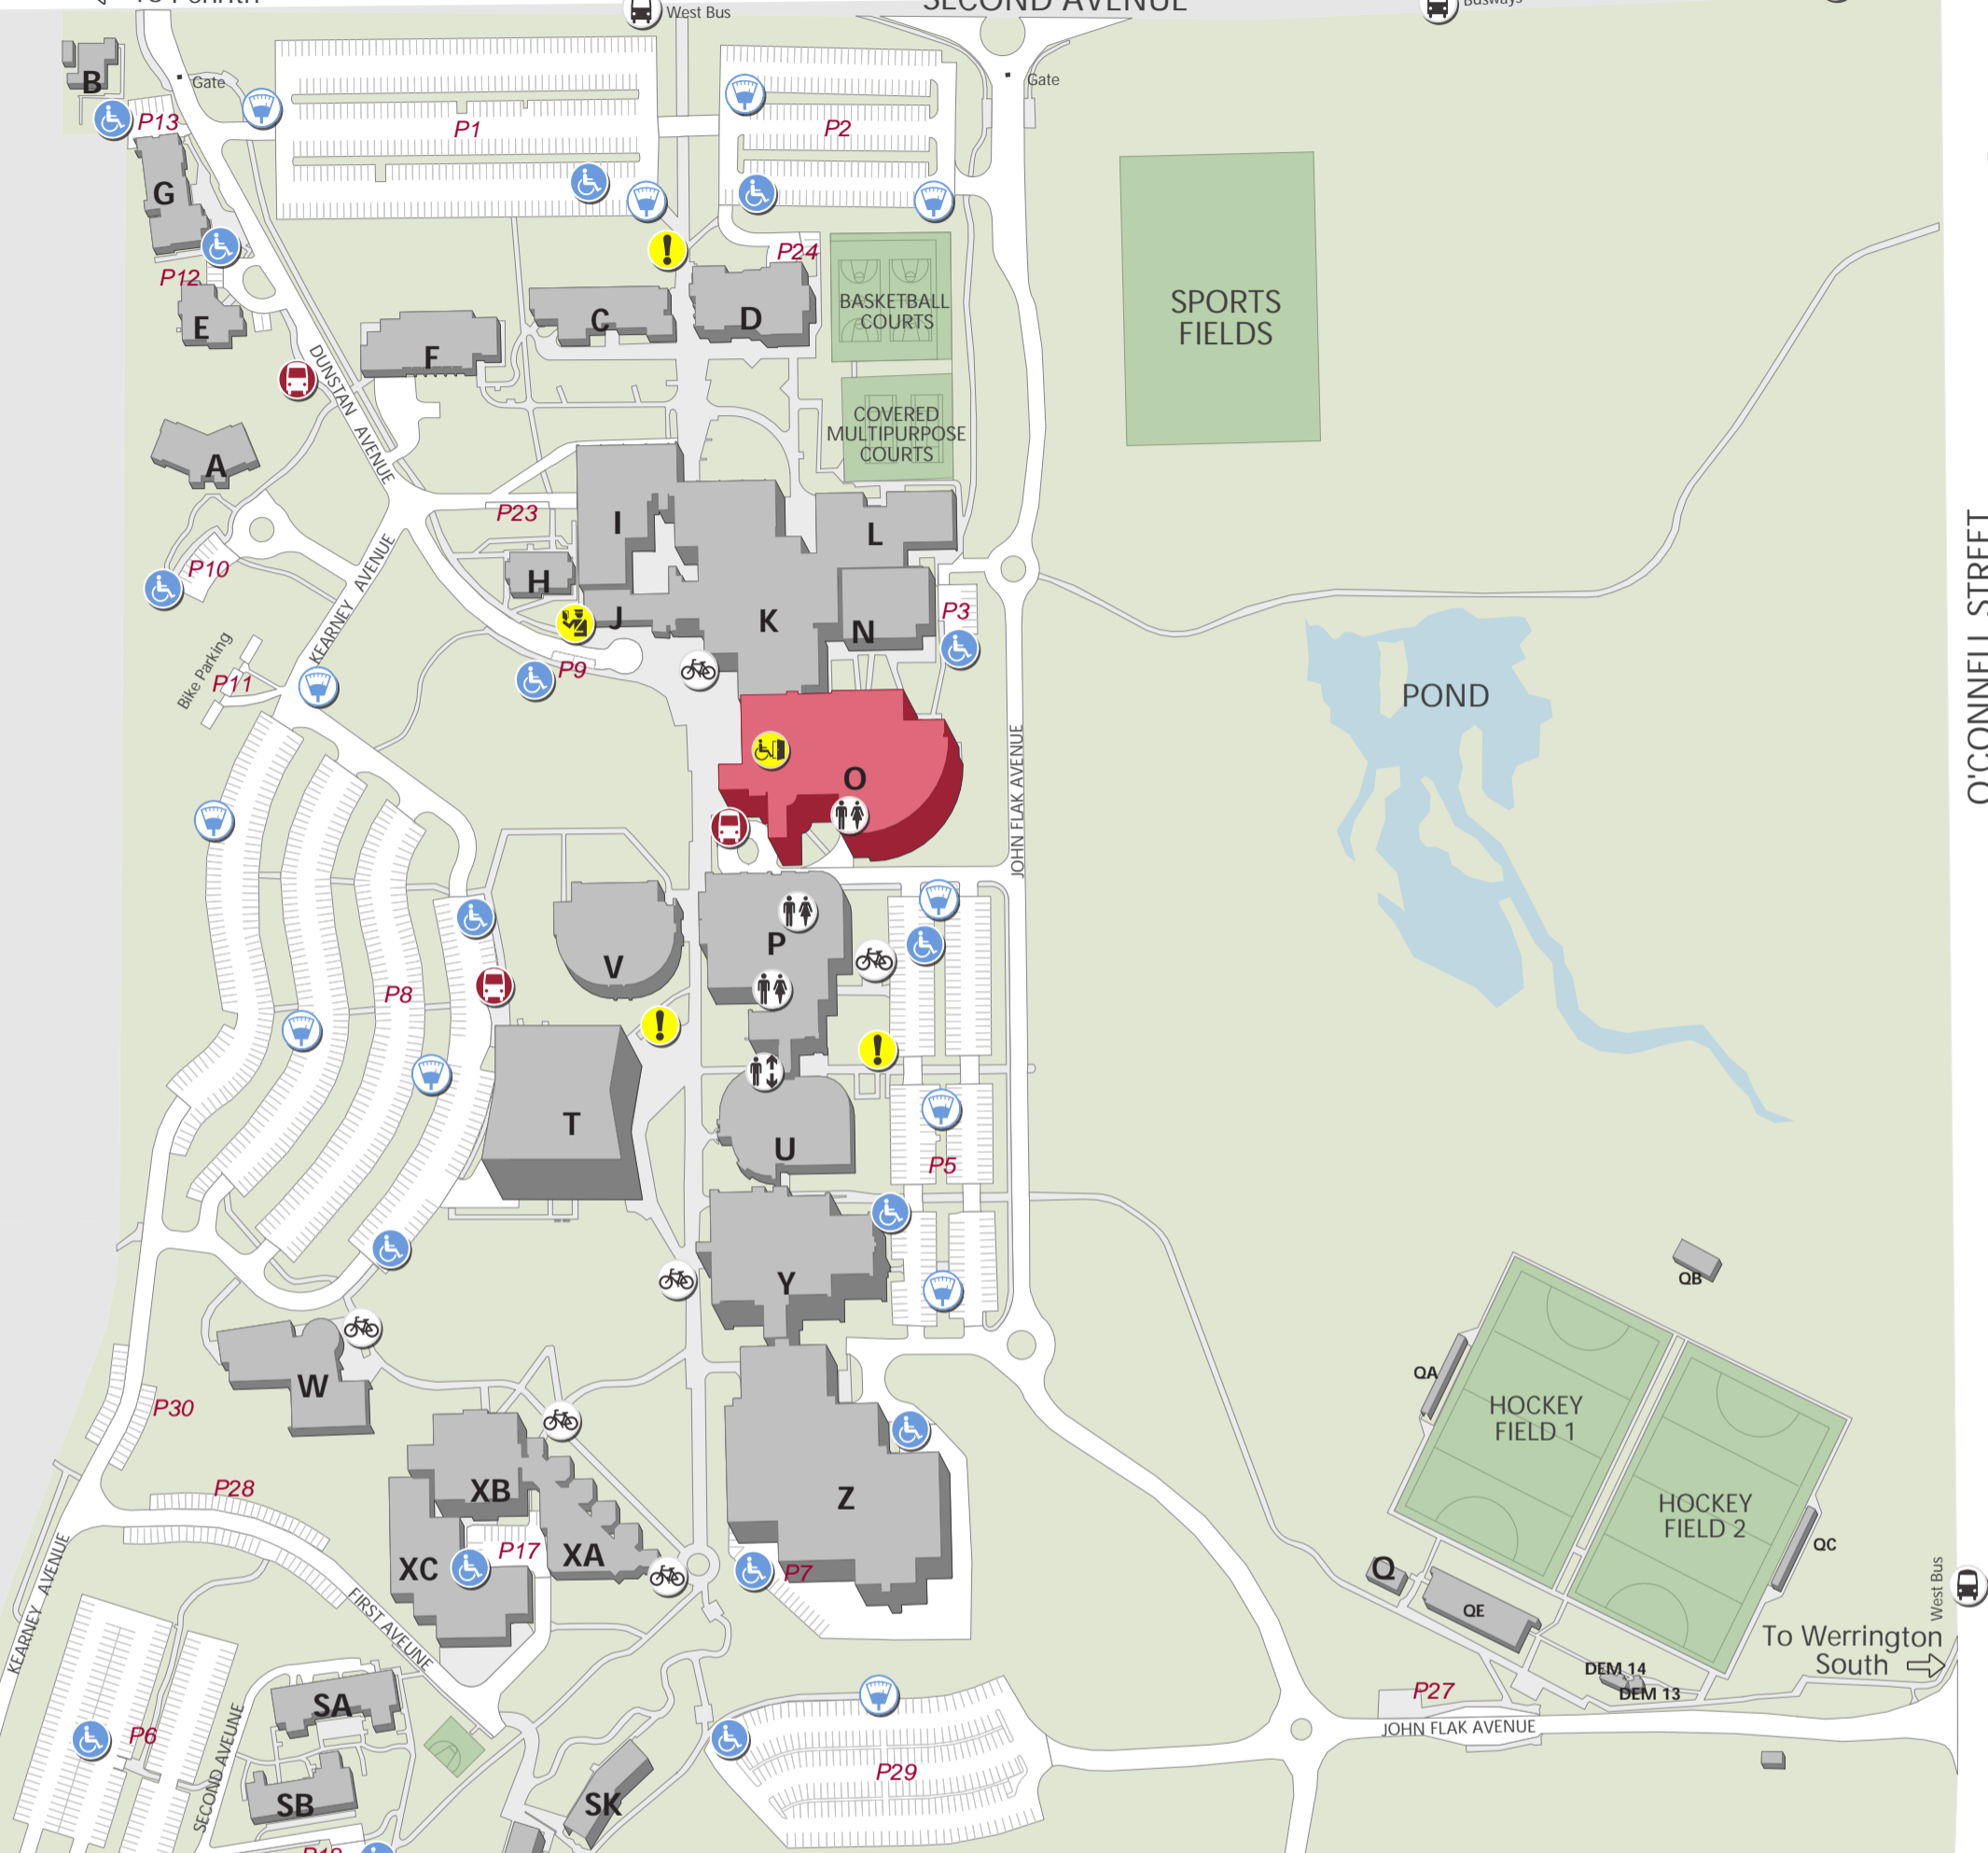

Student Study Hub - Penrith, Kingswood campus

← To Penrith

WESTERN SYDNEY UNIVERSITY

- BUILDINGS HOSTING STUDY HUBS HIGHLIGHTED RED
- Rooms P.G.30
- Accessible Entrance
- Accessible Parking
- Bike Rack
- Campus Safety and Security
- Emergency Contact Point
- Lift
- Parking Ticket Machine
- Public Bathrooms including accessible
- Public Bus Stop
- Shuttle Bus Stop