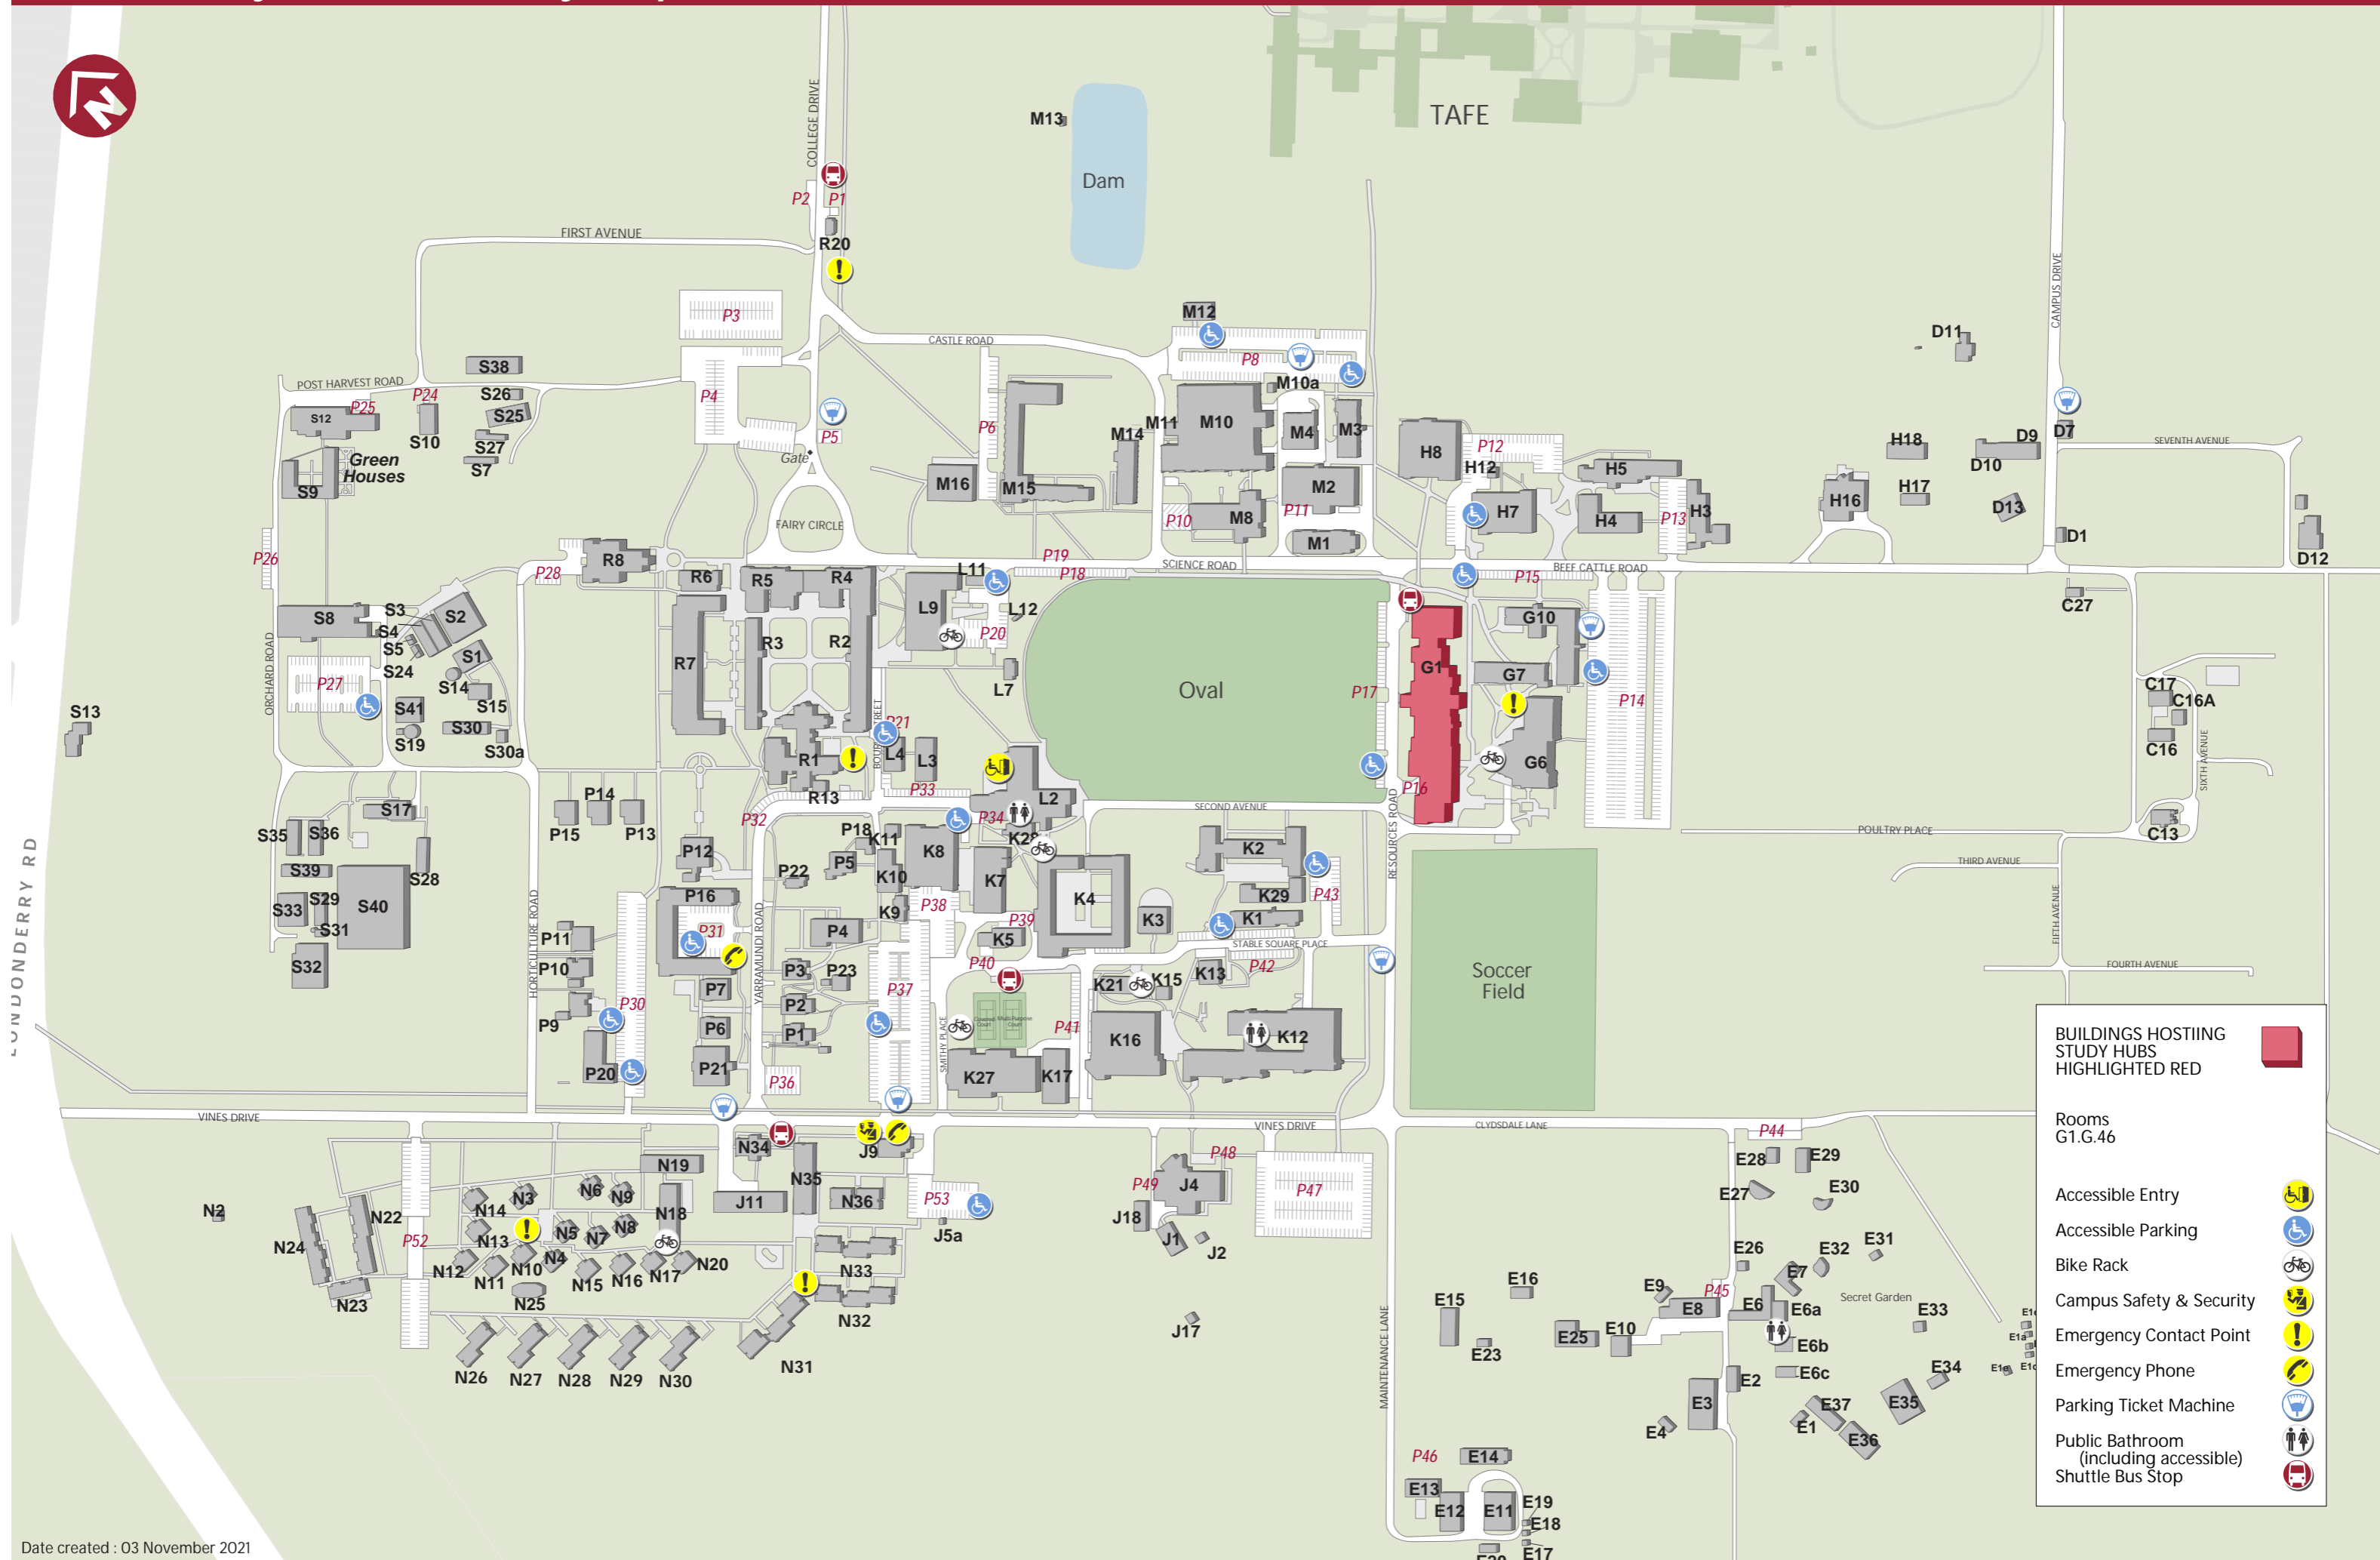

Student Study Hub - Hawkesbury campus

BUILDINGS HOSTING STUDY HUBS HIGHLIGHTED RED

- Rooms G1.G.46
- Accessible Entry
- Accessible Parking
- Bike Rack
- Campus Safety & Security
- Emergency Contact Point
- Emergency Phone
- Parking Ticket Machine
- Public Bathroom (including accessible)
- Shuttle Bus Stop

Date created : 03 November 2021

Security Assistance - 4570 1177 Internal Ext - 1177
 Emergency Only - 1300 737 003 Internal Ext - 2300

For operational times and current locations of Shuttle Buses please go to westernsydney.edu.au/shuttlebus

For more information on this campus go to maps.westernsydney.edu.au