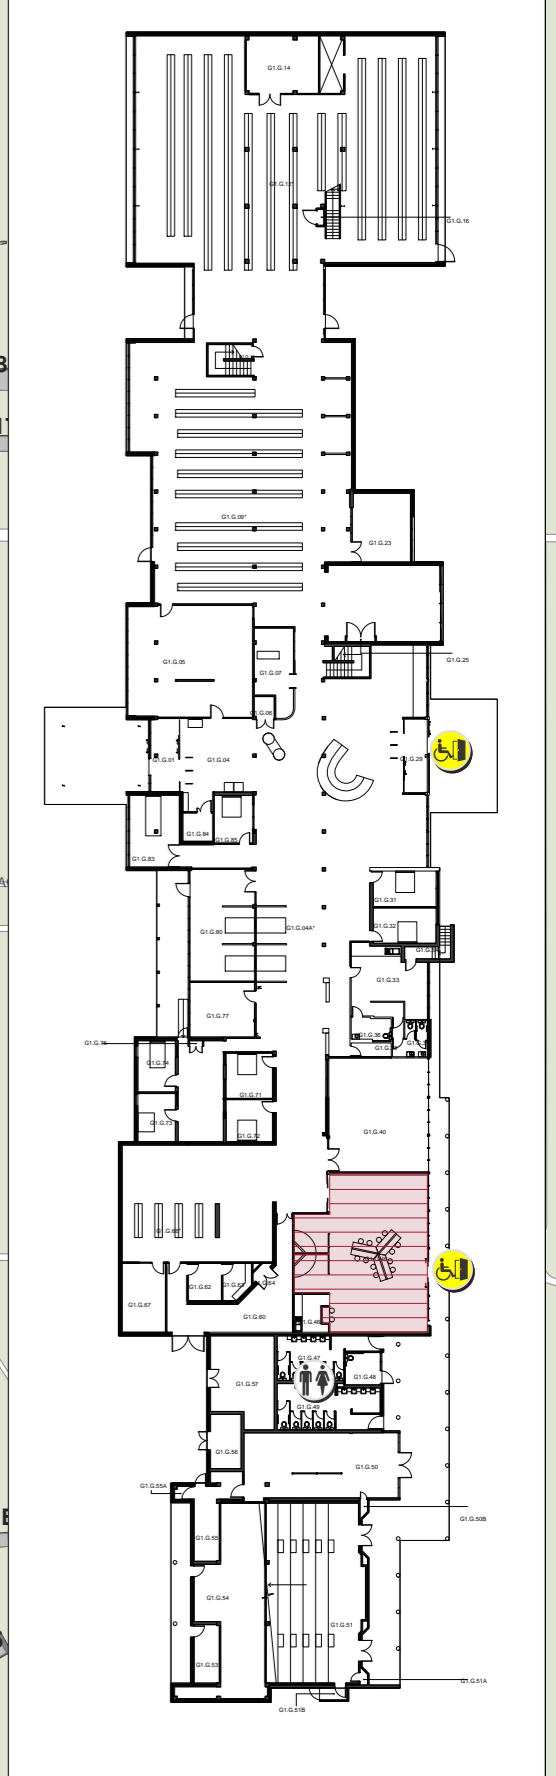

Student Study Hub - Hawkesbury campus

Building G1, Ground Floor

- BUILDINGS HOSTING STUDY HUBS HIGHLIGHTED RED
- Rooms G1.G.46
- Accessible Entry
- Accessible Parking
- Bike Rack
- Campus Safety & Security
- Emergency Contact Point
- Emergency Phone
- Parking Ticket Machine
- Public Bathroom (including accessible)
- Shuttle Bus Stop