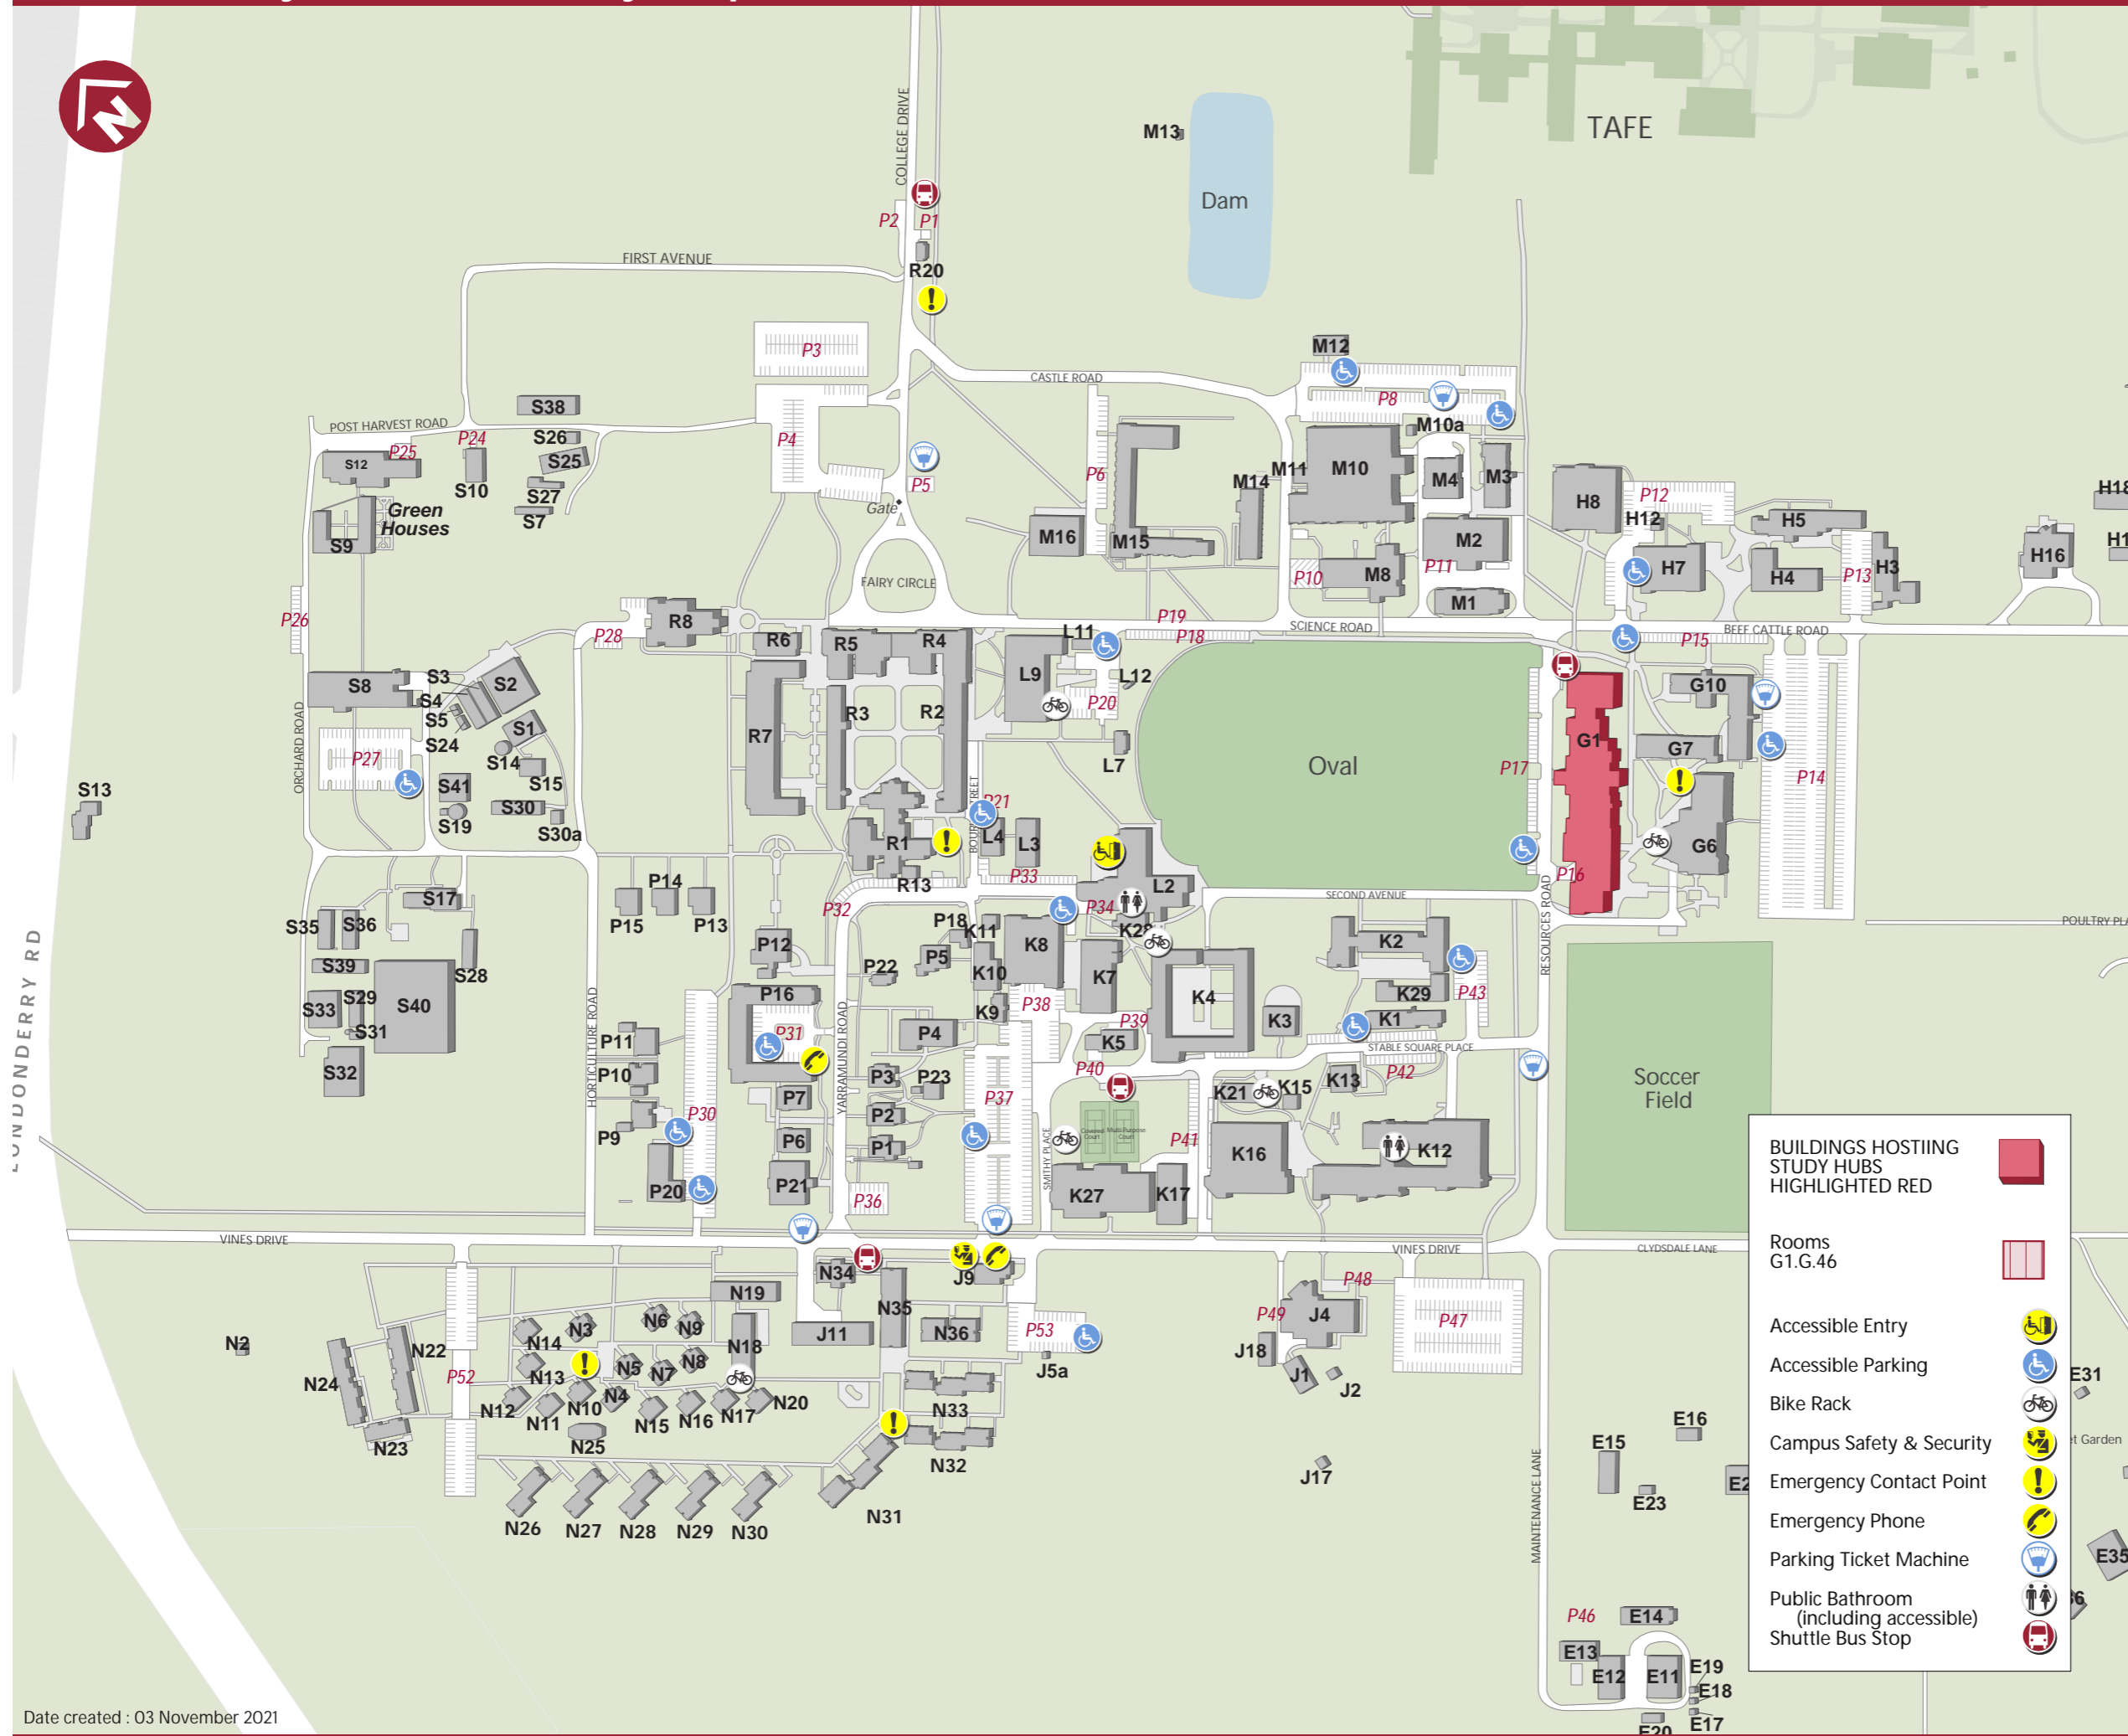

Student Study Hub - Hawkesbury campus

Building G1, Ground Floor

- BUILDINGS HOSTING STUDY HUBS HIGHLIGHTED RED
- Rooms G1.G.46
- Accessible Entry
- Accessible Parking
- Bike Rack
- Campus Safety & Security
- Emergency Contact Point
- Emergency Phone
- Parking Ticket Machine
- Public Bathroom (including accessible)
- Shuttle Bus Stop

Date created : 03 November 2021

Security Assistance - 4570 1177 Internal Ext - 1177
 Emergency Only - 1300 737 003 Internal Ext - 2300

For operational times and current locations of Shuttle Buses please go to westernsydney.edu.au/shuttlebus