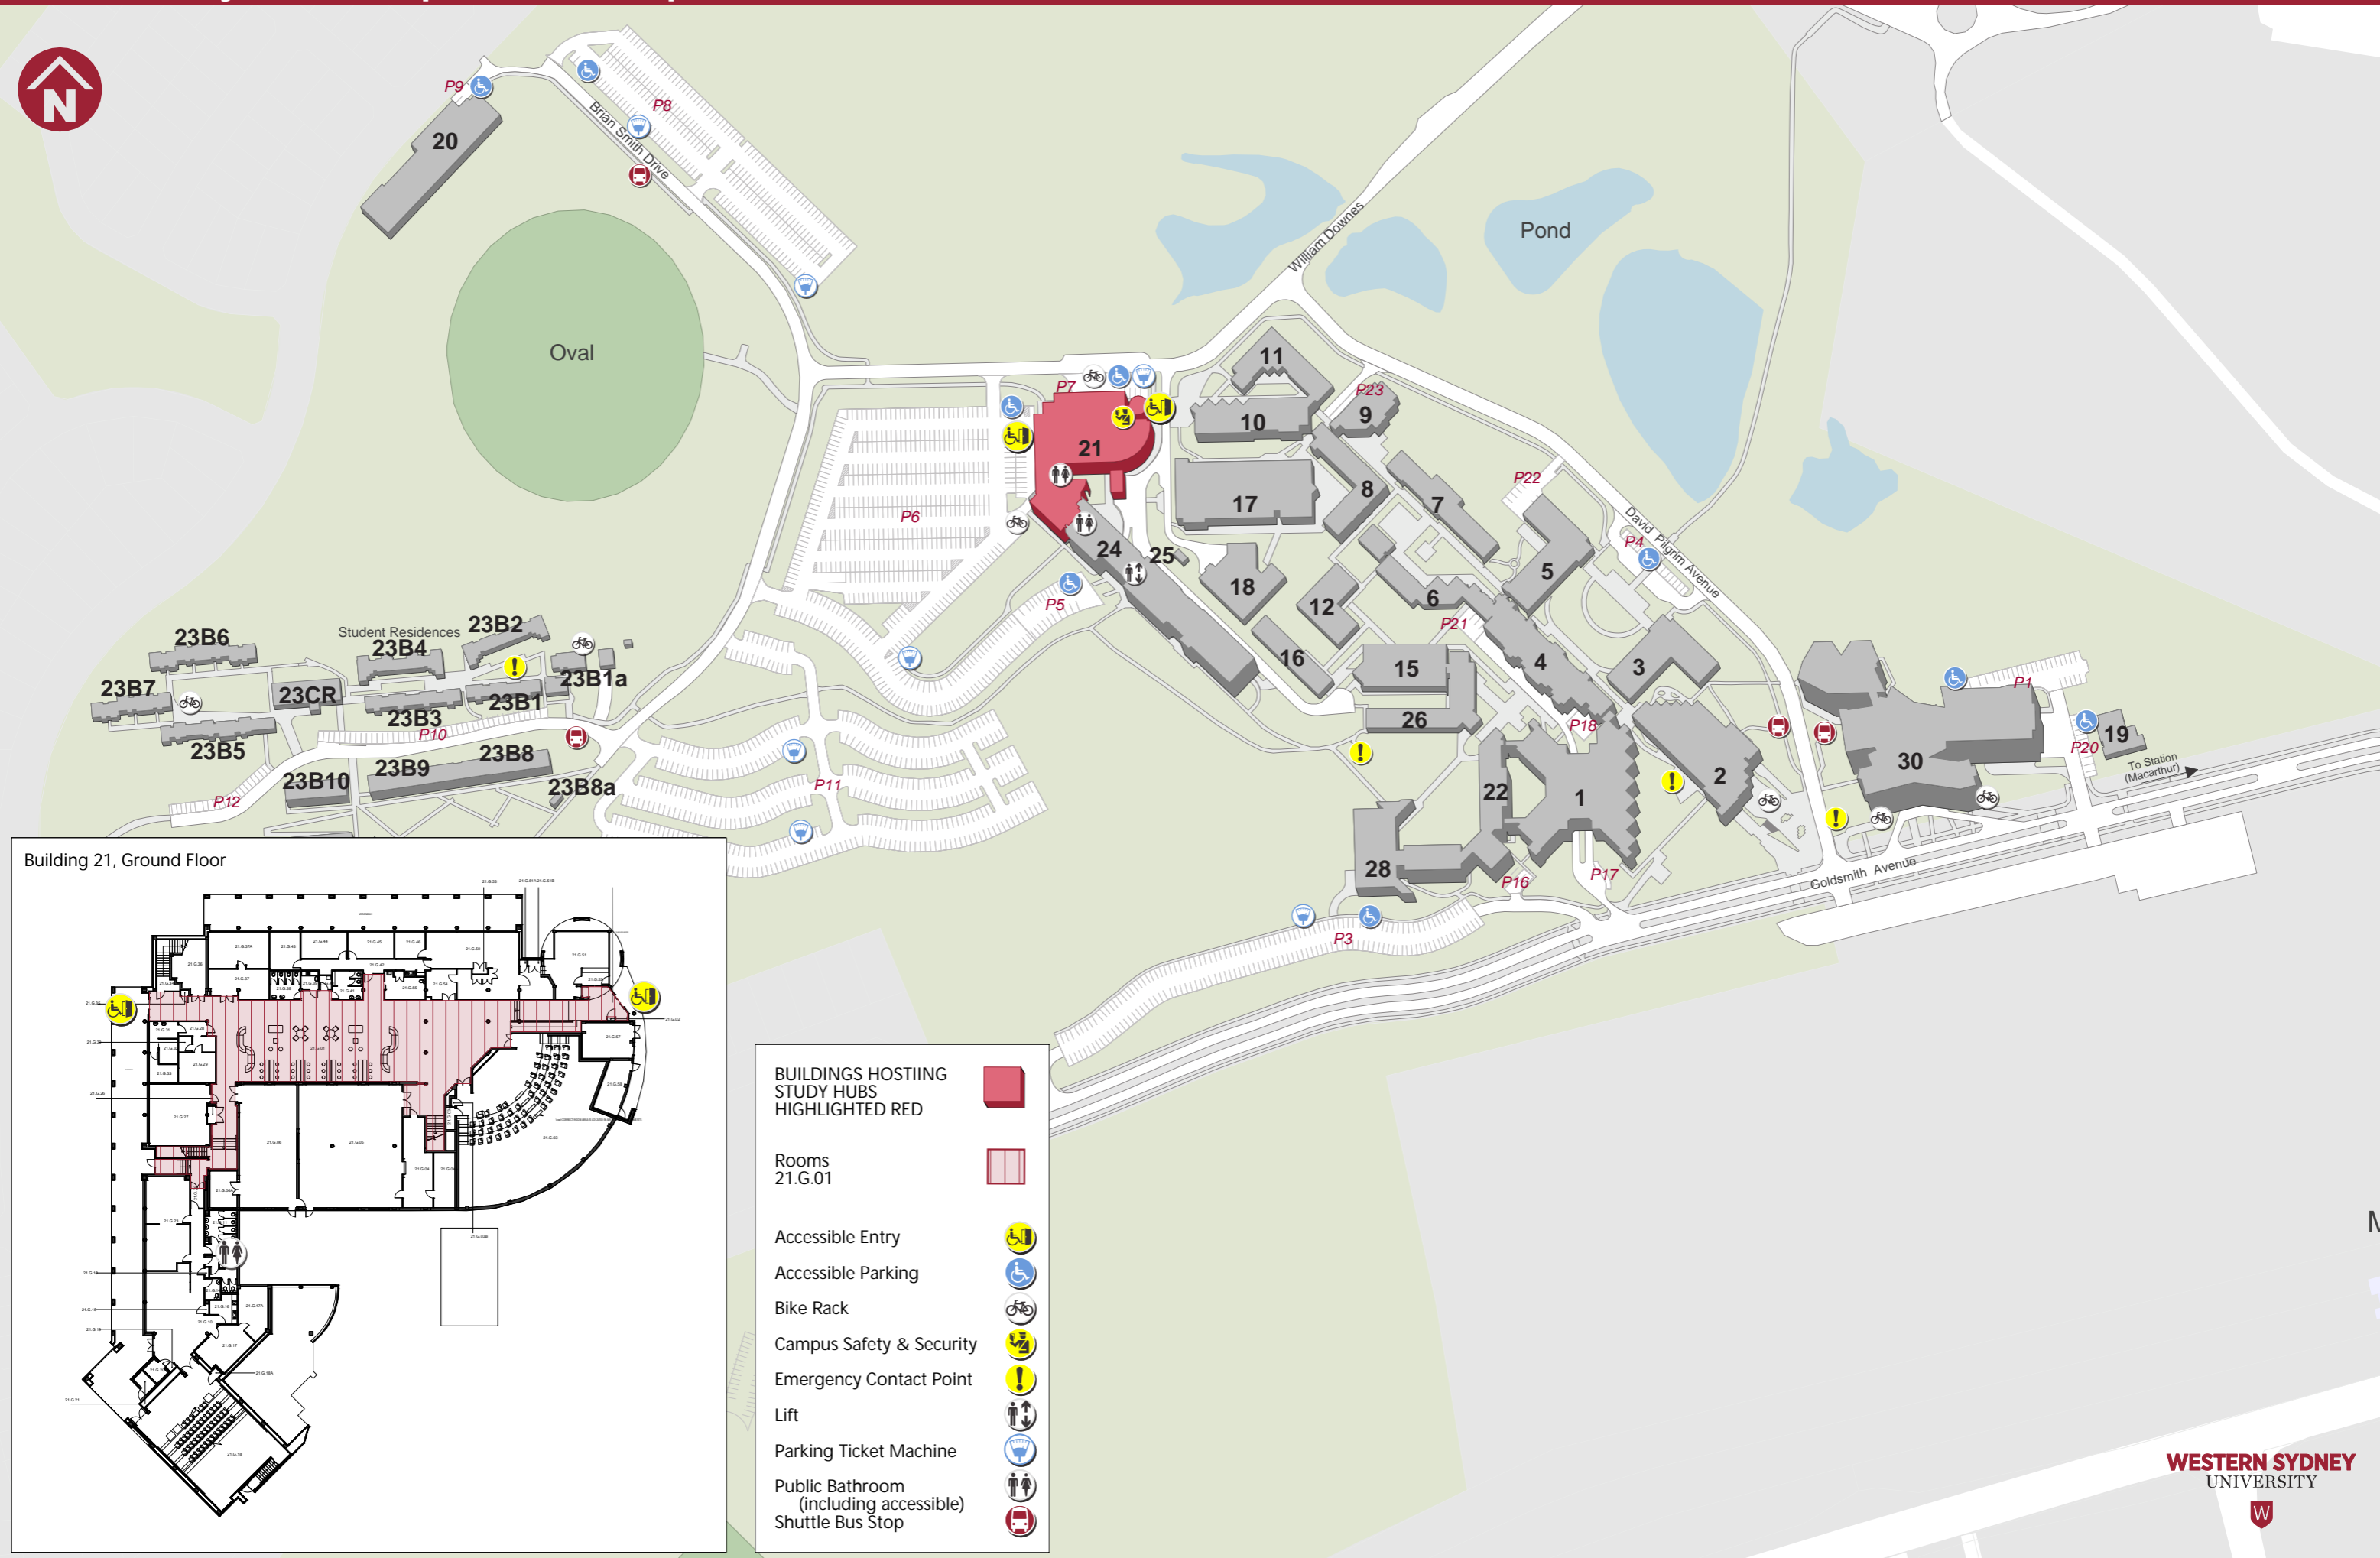

Student Study Hub - Campbelltown campus

- BUILDINGS HOSTING STUDY HUBS HIGHLIGHTED RED**
- Rooms 21.G.01
- Accessible Entry
- Accessible Parking
- Bike Rack
- Campus Safety & Security
- Emergency Contact Point
- Lift
- Parking Ticket Machine
- Public Bathroom (including accessible)
- Shuttle Bus Stop