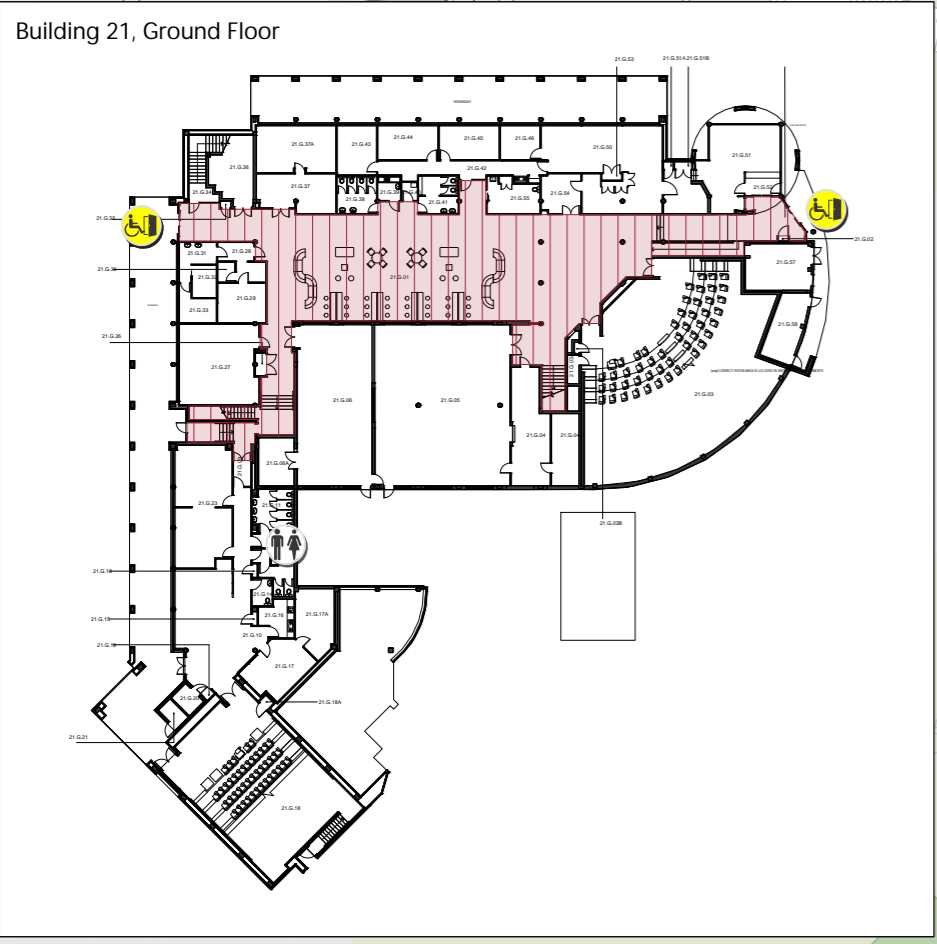

Student Study Hub - Campbelltown campus

- BUILDINGS HOSTING STUDY HUBS HIGHLIGHTED RED**
- Rooms 21.G.01
- Accessible Entry
- Accessible Parking
- Bike Rack
- Campus Safety & Security
- Emergency Contact Point
- Lift
- Parking Ticket Machine
- Public Bathroom (including accessible)
- Shuttle Bus Stop