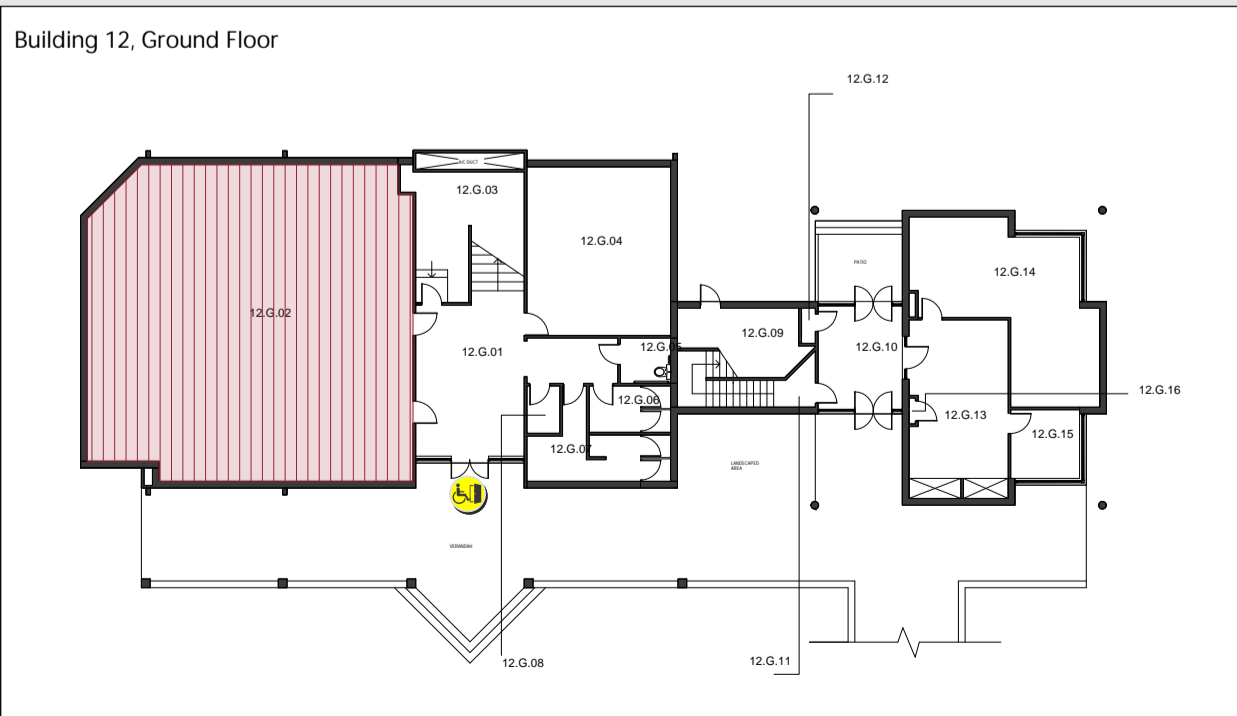

SOUTH WESTERN MOTORWAY

- BUILDINGS HOSTING STUDY HUBS HIGHLIGHTED RED**
- Room 12.G.02
- Accessible Entrance
- Accessible Parking
- Bike Rack
- Campus Safety & Security
- Emergency Contact Point
- Lift
- Parking Ticket Machine
- Public Bathrooms including accessible
- Public Bus Stop
- Shuttle Bus Stop